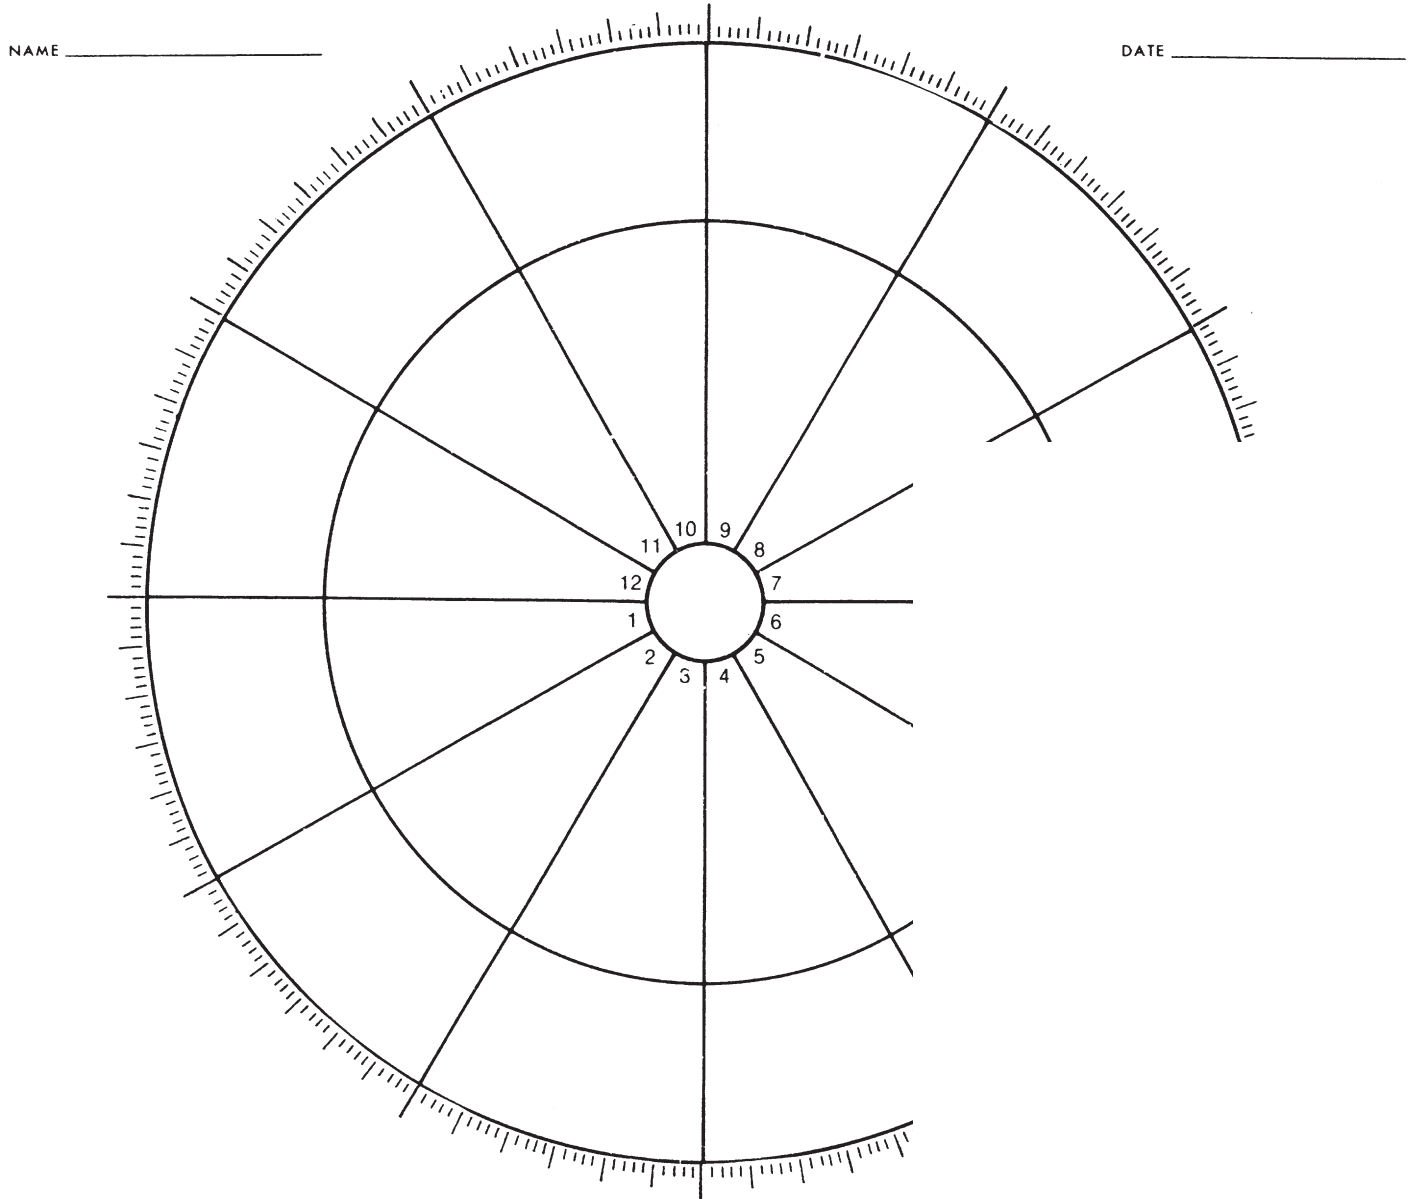

AFA Form 8 (Chart Pad)

A pad of 50 sheets. Can be used for one or more charts. Note aspectarian, with space for declinations, below. The humble bookseller has deliberately blanked out part of the page, to encourage customers to buy his product, rather than printing it directly from the internet.

NATAL ASPECTS												DECLINATIONS			
☉	☽	♀	♂	♃	♄	♅	♆	♇	♈	♉	♊	MC	ASC	☉	☽
☽														☽	
	♀													♀	
		♀												♀	
			♂											♂	
				♃										♃	
					♄									♄	
						♅								♅	
							♆							♆	
								♇						♇	
									♈					♈	
										♉				♉	
											♊			♊	
												MC		MC	
													ASC		